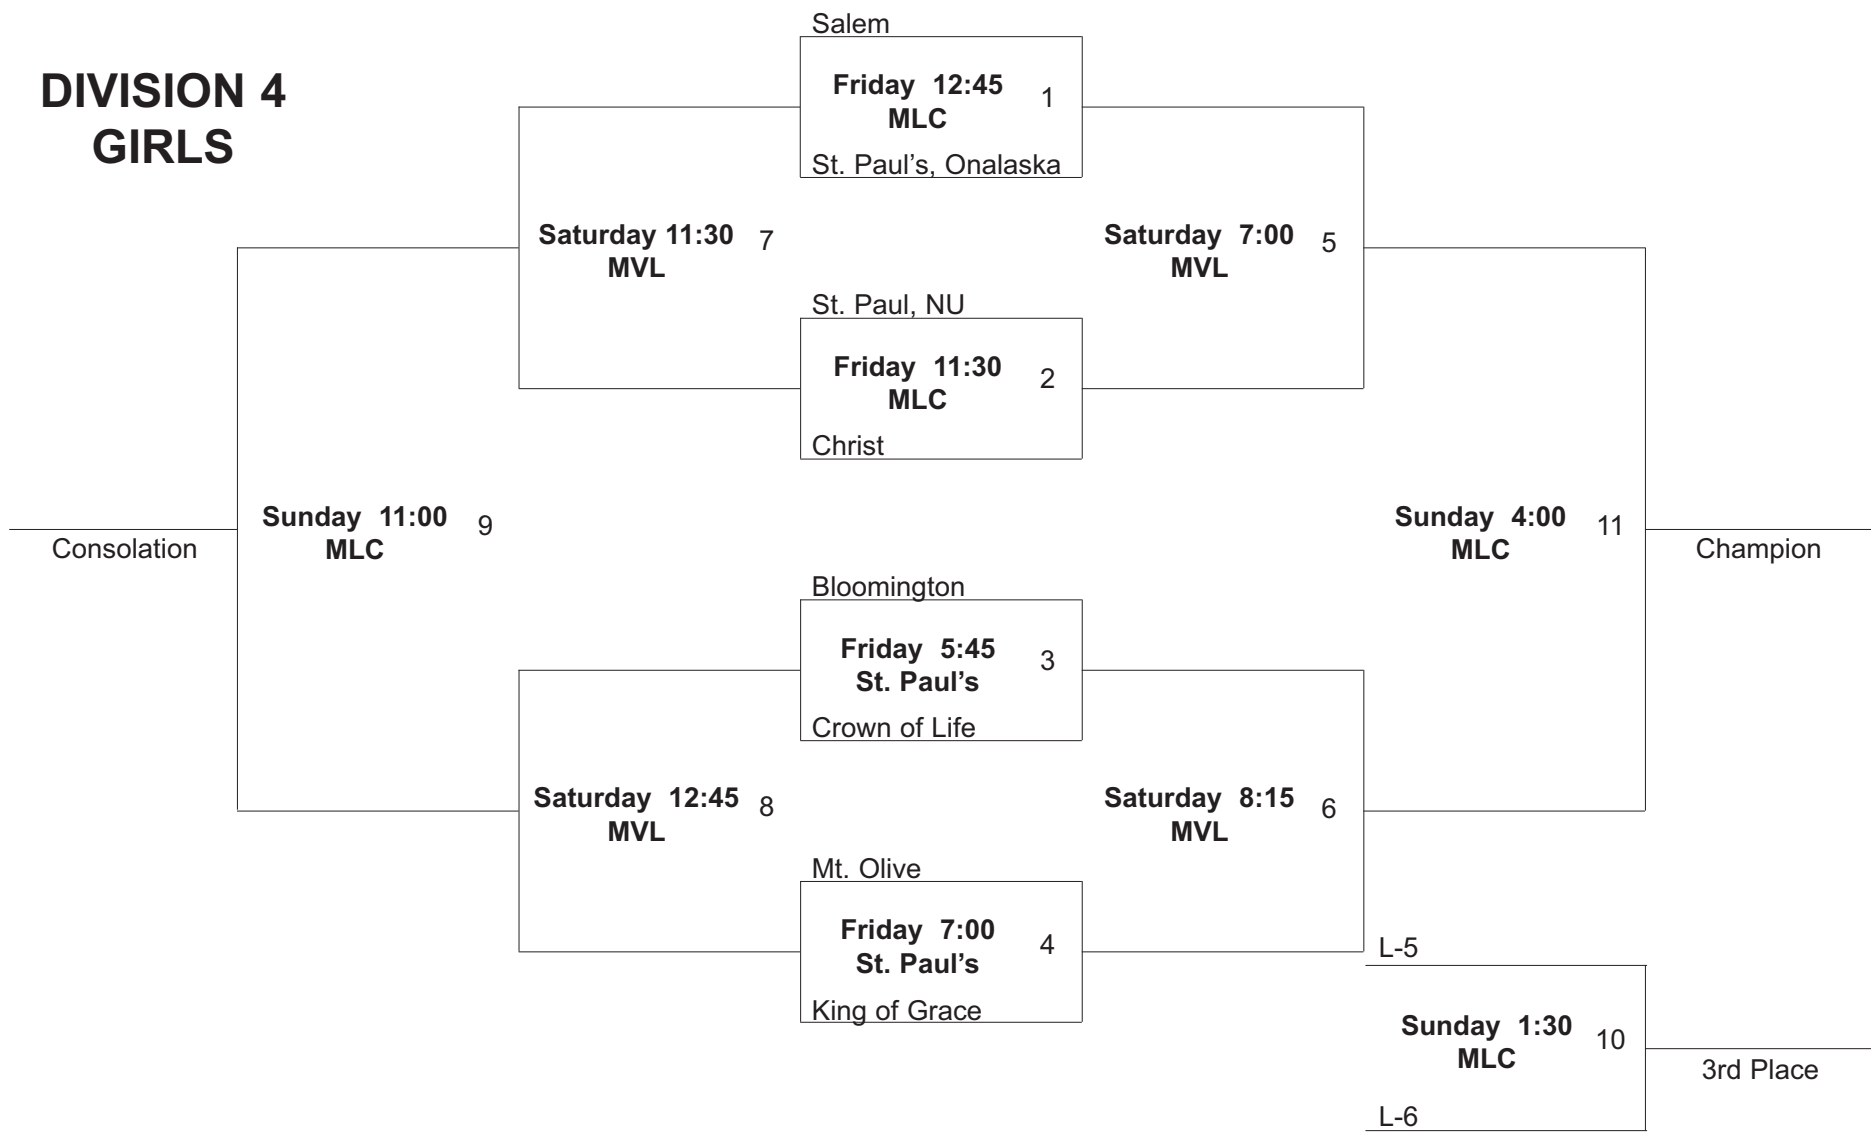

DIVISION 4 GIRLS

Salem
Friday 12:45 1
MLC
 St. Paul's, Onalaska

Saturday 11:30 7
MVL

St. Paul, NU
Friday 11:30 2
MLC
 Christ

Saturday 7:00 5
MVL

Sunday 11:00 9
MLC

Sunday 4:00 11
MLC

Bloomington
Friday 5:45 3
St. Paul's
 Crown of Life

Saturday 12:45 8
MVL

Saturday 8:15 6
MVL

Mt. Olive
Friday 7:00 4
St. Paul's
 King of Grace

Sunday 1:30 10
MLC

L-5

L-6

Champion

3rd Place